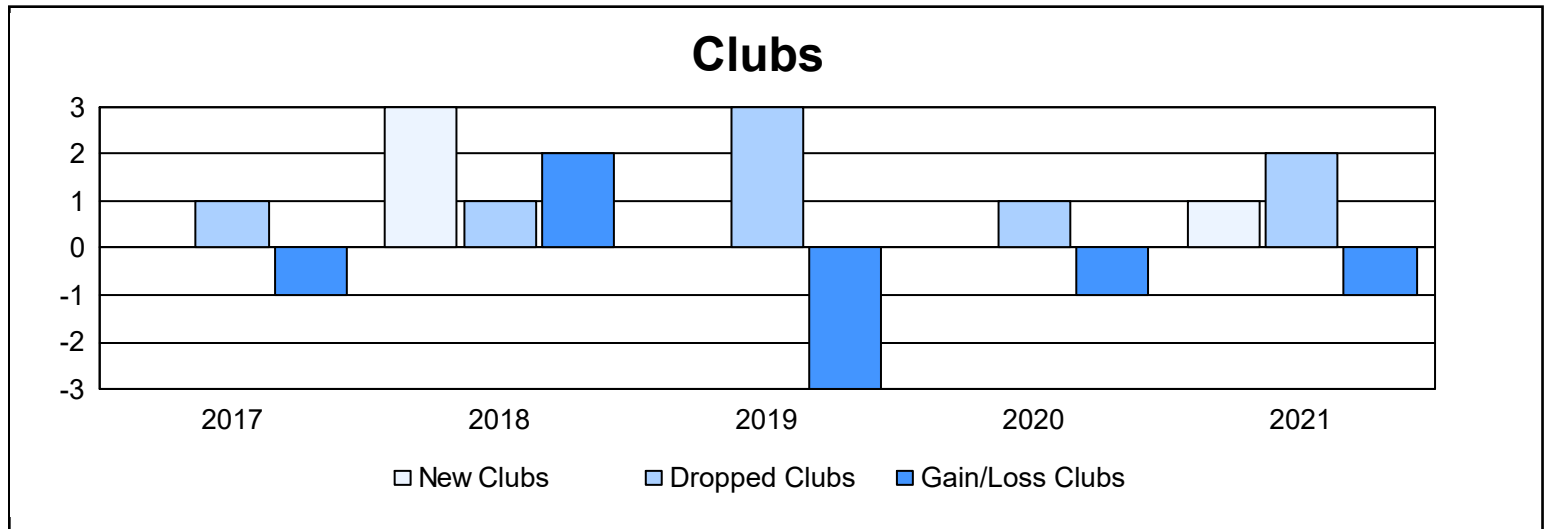

Year	New Clubs	Dropped Clubs	Gain/ Loss Clubs	New Members	Charter Members	Reinstate Members	Transfer Members	Total Member Added	Total Members Dropped	Gain/ Loss Members
2016-2017	0	1	-1	171	0	6	0	177	243	-66
2017-2018	3	1	2	207	84	6	3	300	250	50
2018-2019	0	3	-3	129	6	5	5	145	262	-117
2019-2020	0	1	-1	121	3	2	3	129	185	-56
2020-2021	1	2	-1	97	33	52	0	182	263	-81
<b>Average</b>	<b>1</b>	<b>2</b>	<b>-1</b>	<b>145</b>	<b>25</b>	<b>14</b>	<b>2</b>	<b>187</b>	<b>241</b>	<b>-54</b>

### Membership Composition June 2021 Cumulative