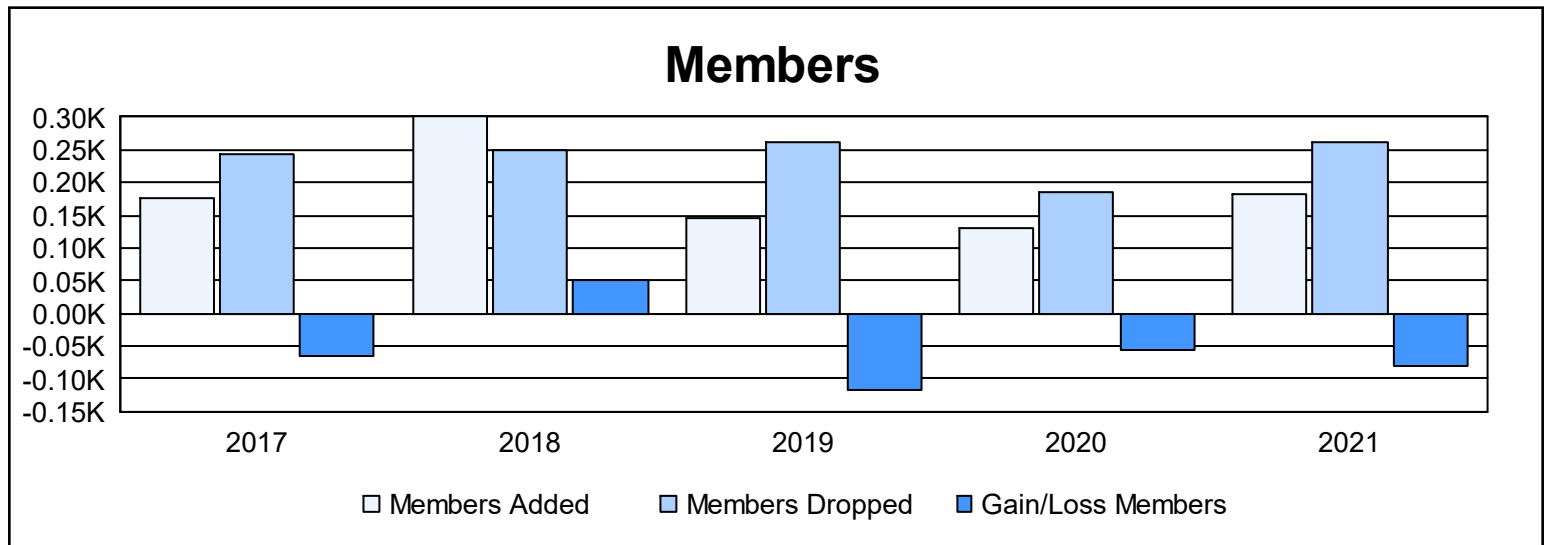

Year	New Clubs	Dropped Clubs	Gain/ Loss Clubs	New Members	Charter Members	Reinstate Members	Transfer Members	Total Member Added	Total Members Dropped	Gain/ Loss Members
2016-2017	0	1	-1	171	0	6	0	177	243	-66
2017-2018	3	1	2	207	84	6	3	300	250	50
2018-2019	0	3	-3	129	6	5	5	145	262	-117
2019-2020	0	1	-1	121	3	2	3	129	185	-56
2020-2021	1	2	-1	97	33	52	0	182	263	-81
<b>Average</b>	<b>1</b>	<b>2</b>	<b>-1</b>	<b>145</b>	<b>25</b>	<b>14</b>	<b>2</b>	<b>187</b>	<b>241</b>	<b>-54</b>

### Membership Composition June 2021 Cumulative