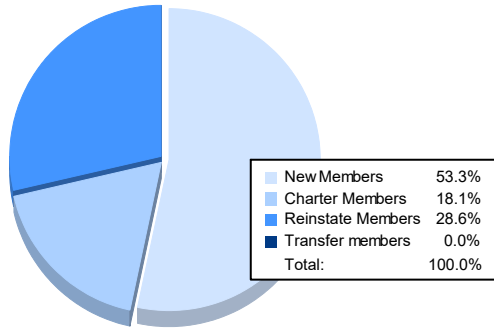

Year	New Clubs	Dropped Clubs	Gain/ Loss Clubs	New Members	Charter Members	Reinstate Members	Transfer Members	Total Member Added	Total Members Dropped	Gain/ Loss Members
2016-2017	0	1	-1	171	0	6	0	177	243	-66
2017-2018	3	1	2	207	84	6	3	300	250	50
2018-2019	0	3	-3	129	6	5	5	145	262	-117
2019-2020	0	1	-1	121	3	2	3	129	185	-56
2020-2021	1	2	-1	97	33	52	0	182	263	-81
<b>Average</b>	<b>1</b>	<b>2</b>	<b>-1</b>	<b>145</b>	<b>25</b>	<b>14</b>	<b>2</b>	<b>187</b>	<b>241</b>	<b>-54</b>

### Membership Composition June 2021 Cumulative